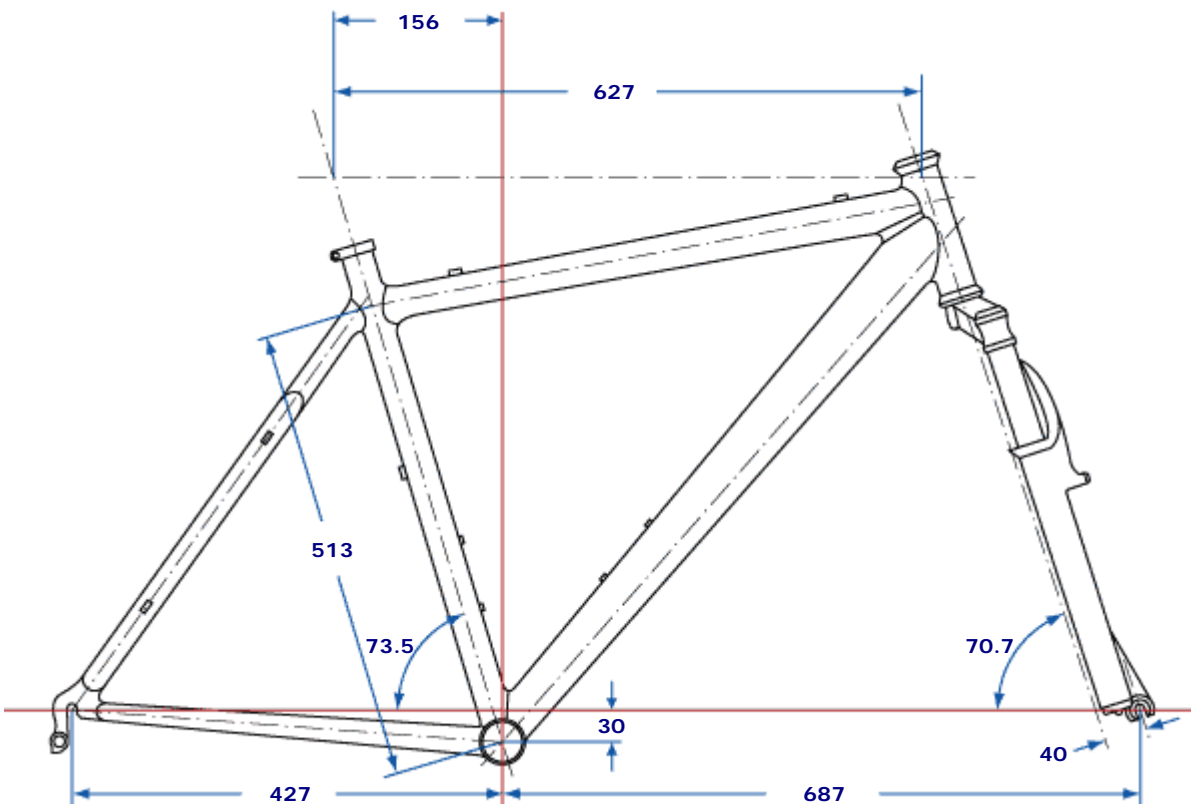

measurements	cm
INSEAM MEASUREMENT	93
ARM LENGTH	70
FOOT LENGTH	30.5
THIGH LENGTH	43
SHOULDER WIDTH	38
HAND SIZE	10 = LARGE
TORSO LENGTH	67
HEIGHT	188

Type of measurement: OFF ROAD CROSS COUNTRY EXPERT

bikefitting.com

Designed for: KEVIN HUGHES

Customer #: 79

Measured by: WHEEL AND SPROCKET

Date: 04-30-2008

Stem length: 125

All measuring data and/or all measuring results and all verbally and/or written amplifications are exclusively meant as an advice. Copyright 1985 - 2007, bikefitting.com b.v.

P.O.

未注尺寸公差			签字	日期
尺寸范围	容许差	角度公差	设计	
1-4	±0.05	±10°	制图 王雄周	2008.05.13
4-16	±0.1	±20°	审核	
16-64	±0.2	±30°	检验	
64-250	±0.3	±1°	工艺	
250-1500	±0.5	±2°		

XI'AN CHANGDA TITANIUM PRODUCTS CO.,LTD

MTB 513(hughes)