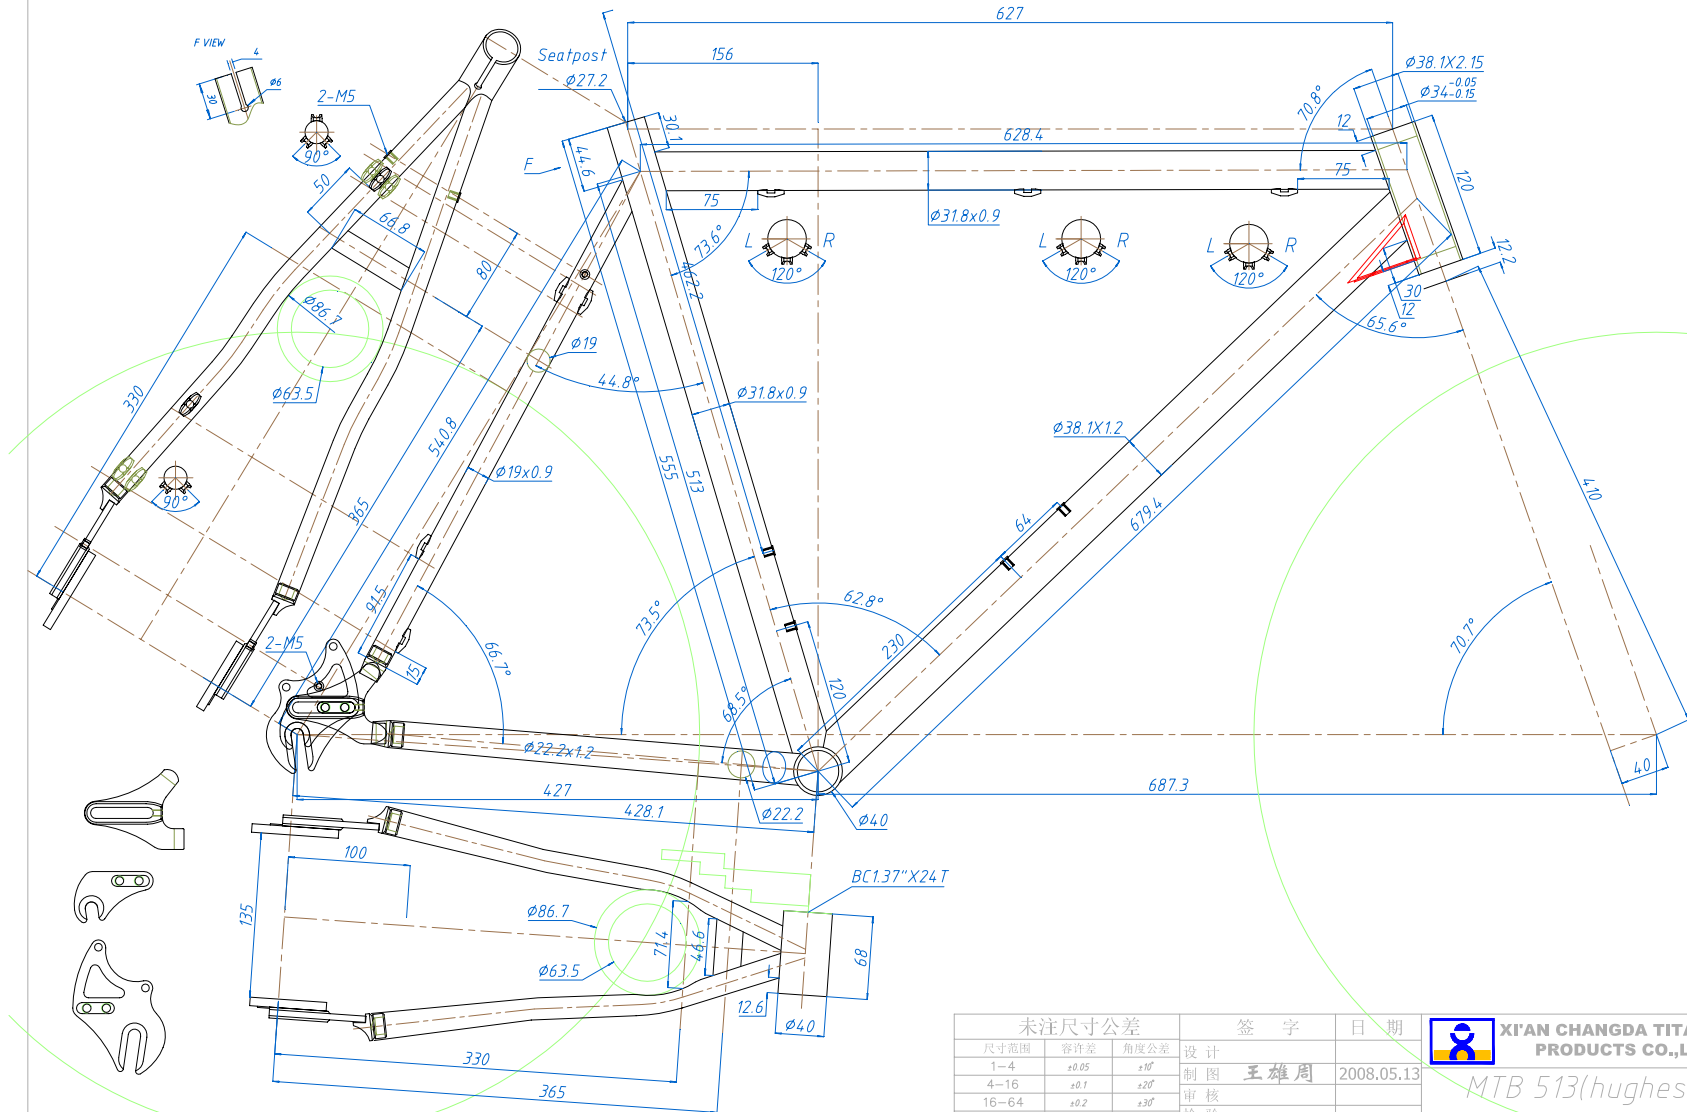

measurements	cm
INSEAM MEASUREMENT	93
ARM LENGTH	70
FOOT LENGTH	30.5
THIGH LENGTH	43
SHOULDER WIDTH	38
HAND SIZE	10 = LARGE
TORSO LENGTH	67
HEIGHT	188

Type of measurement: OFF ROAD CROSS COUNTRY EXPERT

bikefitting.com

Designed for: KEVIN HUGHES

Customer #: 79

Measured by: WHEEL AND SPROCKET

Date: 04-30-2008

Stem length: 125

All measuring data and/or all measuring results and all verbally and/or written amplifications are exclusively meant as an advice. Copyright 1985 - 2007, bikefitting.com b.v.

P.O.

未注尺寸公差			签字	日期
尺寸范围	容许差	角度公差	设计	
1-4	±0.05	±10°	制图 王雄周	2008.05.13
4-16	±0.1	±20°	审核	
16-64	±0.2	±30°	检验	
64-250	±0.3	±1°	工艺	
250-1500	±0.5	±2°		

XI'AN CHANGDA TITANIUM PRODUCTS CO.,LTD

MTB 513(hughes)